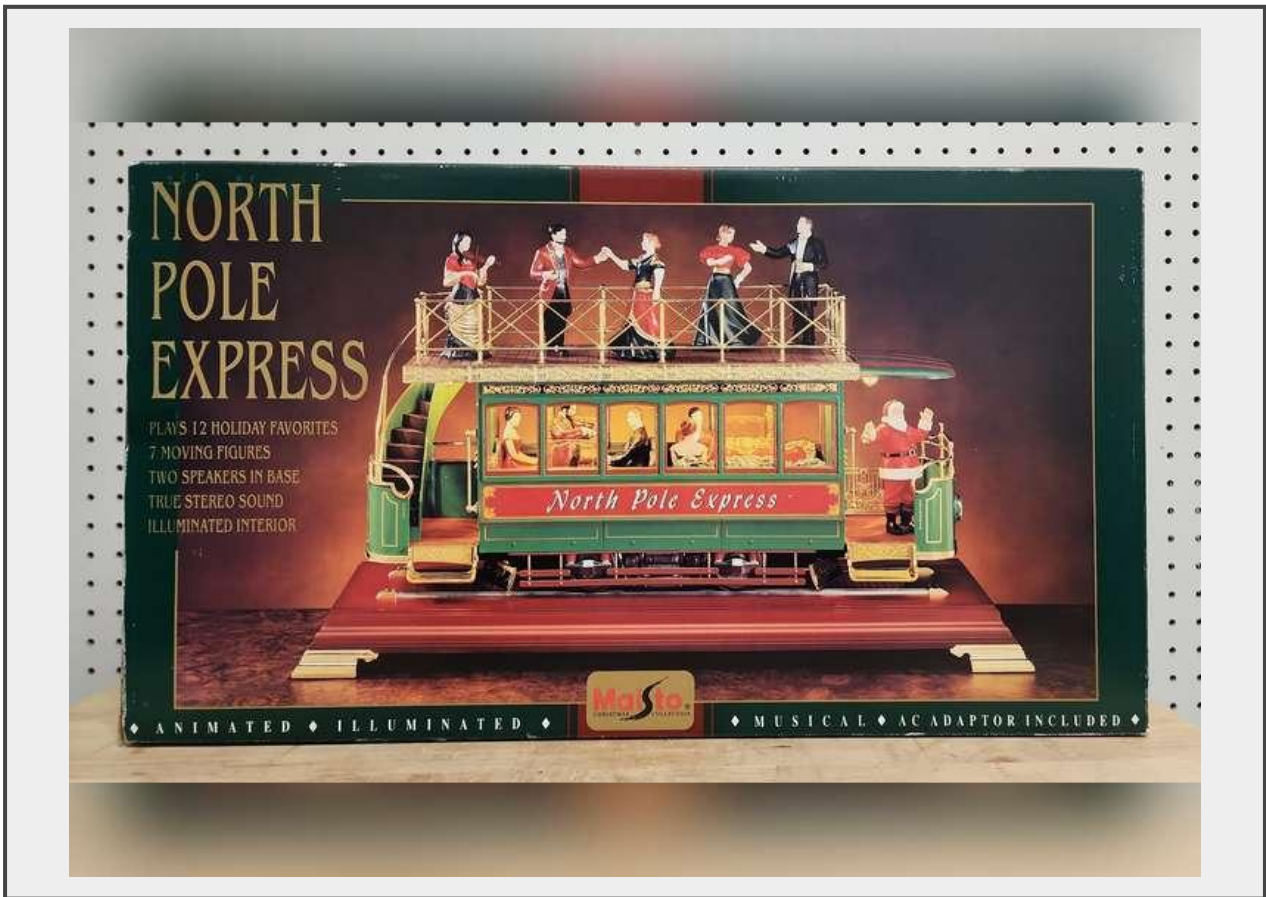

**Sale Name:** Crittenden Room #1 Christmas #2. Early closing 6PM!

**LOT 635 - Maisto Christmas Collection North Pole Express**

**Description**

Maisto Christmas Collection North Pole Express

**Quantity:** 1